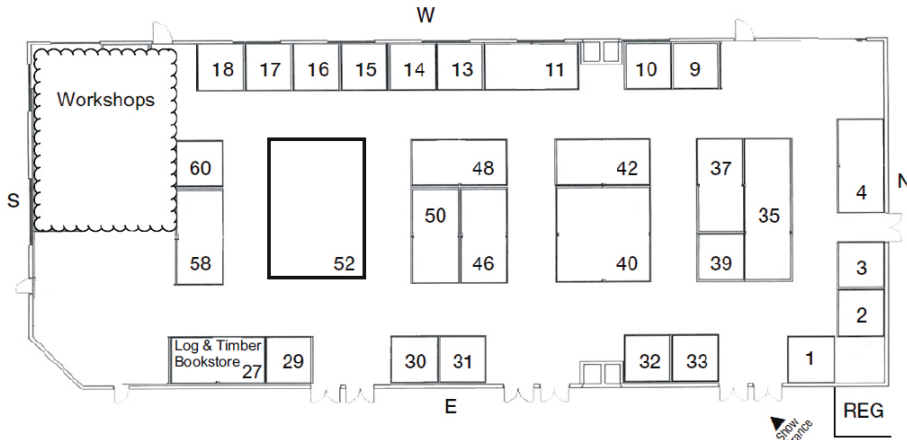

FRI

WORKSHOP AREA

Otte Log Homes & Construction Inc.	2
Great Northern Woodworks, Inc.	3
Extreme Interiors/Yellowstone Log Homes	4
Big River Timberworks LLC	9
Extreme Panel	10
New Energy Works Timberframers	11
Lumberjack Tools	14
Structures Wood Care, Inc	15
Turtle River Millwork	16
Log & Timber Bookstore	27
True North Log Homes	29
Timberhaven Log Homes, LLC	31
Scandinavian Log & Timber Works	32
PureCraft Log Homes	33
Ryan's Rustic Railings & Furniture	35
Woodhouse-The Timberframe Co.	37
Hiawatha Log Homes	39
Voyageur Log Homes, Inc.	40
Blue Ox Timber Frames	42
Golden Eagle Log Homes	46
Colorado Timberframe	48
Cornerstone Timberframes Inc.	50
Timbercraft	52
Expedition Log Homes	58
Moosehead Rail & Log Furniture	58
Enercept	60

- 02:30 PM **Your Timber Frame Home: Design Through Construction**
  A comprehensive overview of a timber home project.
  Stewart Elliott, Woodhouse, The Timber Frame Company
- 03:30 PM **ABC's of Buying a Log Home**
  The do's and don'ts of selecting, buying, and building a log home; from package contents to blueprints and financing.
  Rick Parmeter, Golden Eagle Log Homes
- 04:30 PM **The Path To Planning and Building a Timber Frame Home**
  Designing and building a home utilizing timbers and SIP panels.
  Bob Sternquist, Timbercraft Homes