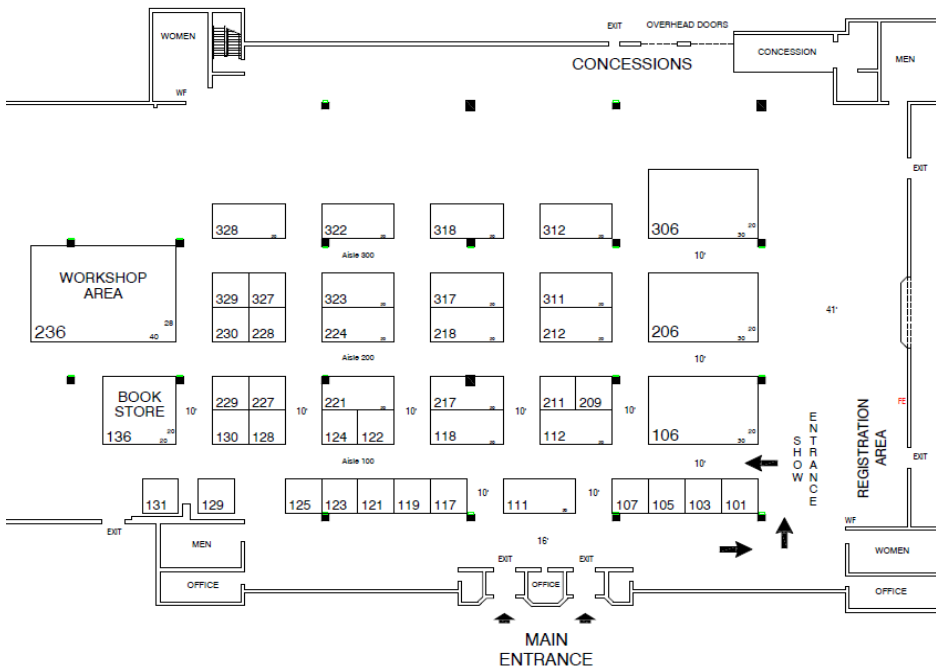

SHOW PROGRAM

Friday: 1pm-7pm
Saturday: 10am-6pm
Sunday: 11am-4pm

* SHOW SPECIAL *

\$10 Subscriptions to Log Home Living & Timber Home Living magazines!

BOOTH 136

Learn what it takes to build your Log or Timber Frame Home...
Saturday- 9:00am-1pm
Please go to the Will Call desk for information or to register.