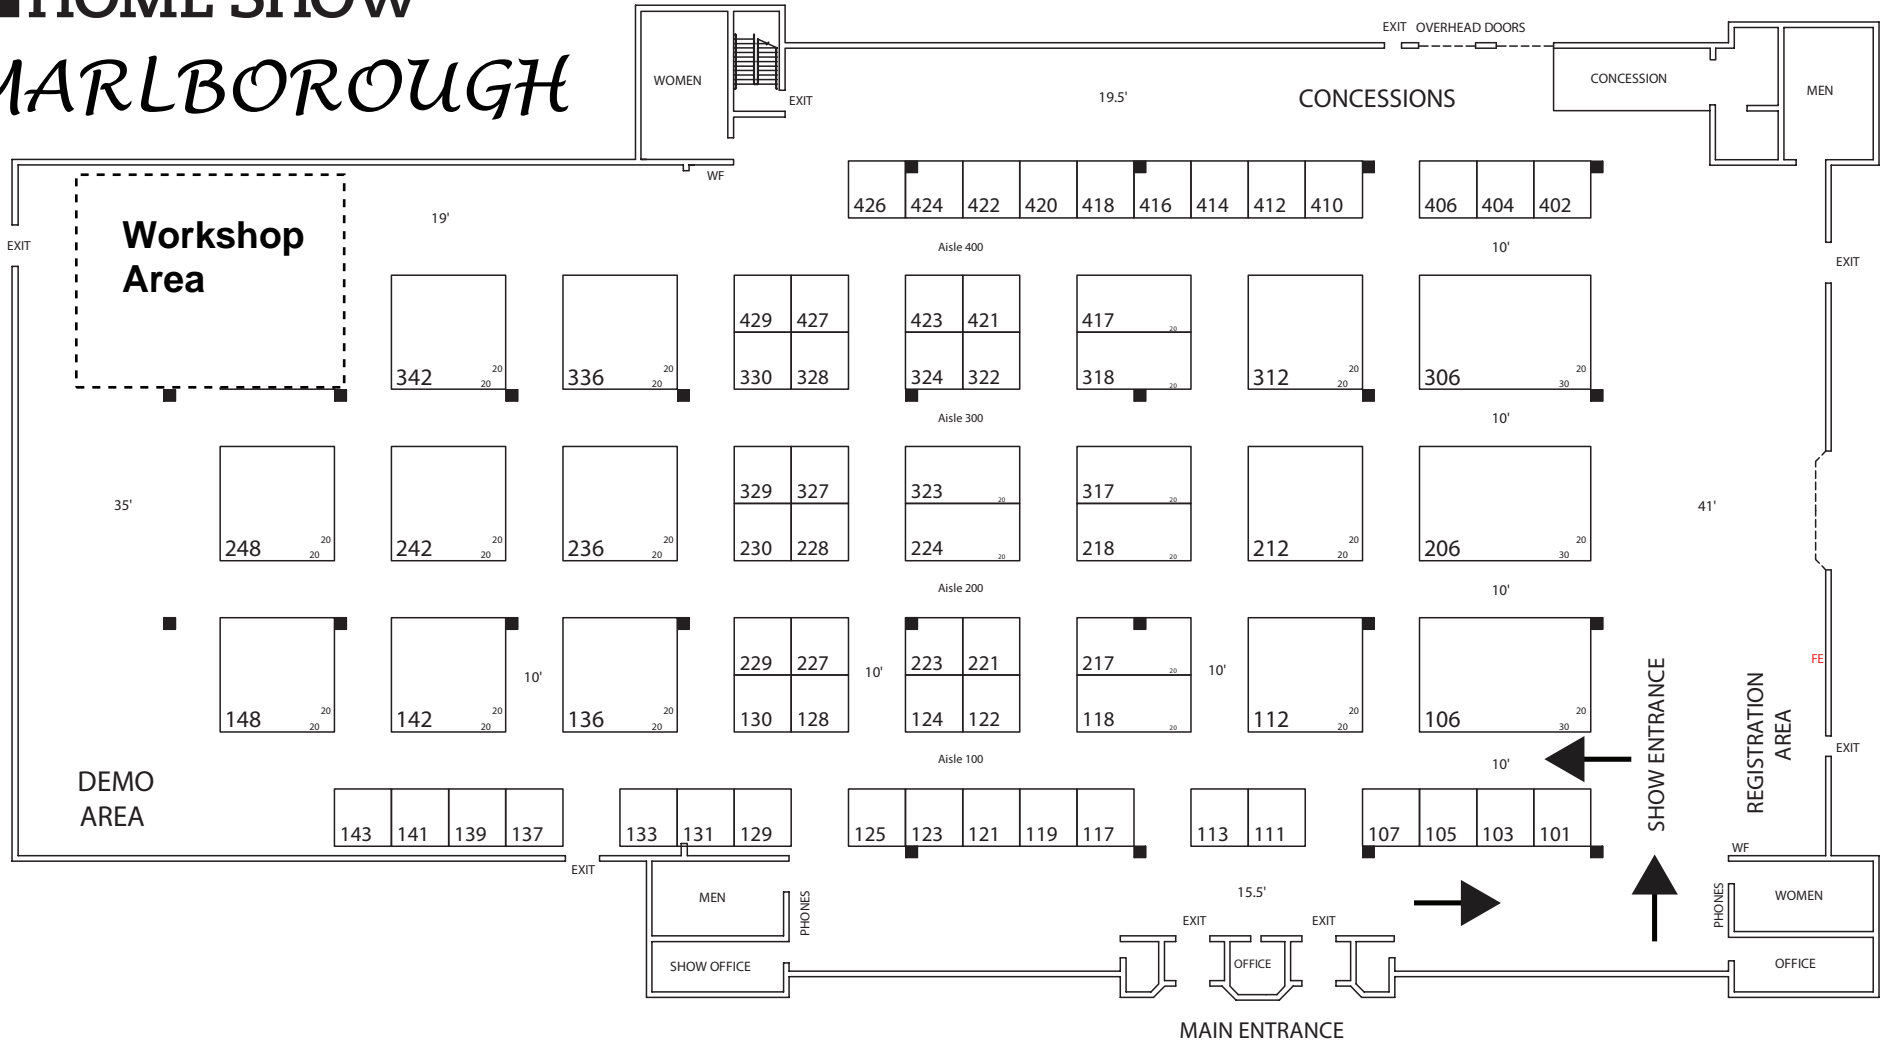

THE LOG & TIMBER HOME SHOW

MARLBOROUGH

October 26-28, 2018
 Royal Plaza Trade Center
 Marlborough, MA

Active Interest Media: Home Group | 5720 Flatiron Parkway | Boulder, CO 80301
800.826.3893 | Fax: 720.438.3987 | www.LogHome.com/Shows
Eric Johnson, Direct: 518.618.1195 | Samantha Watters, Direct: 863.801.3475