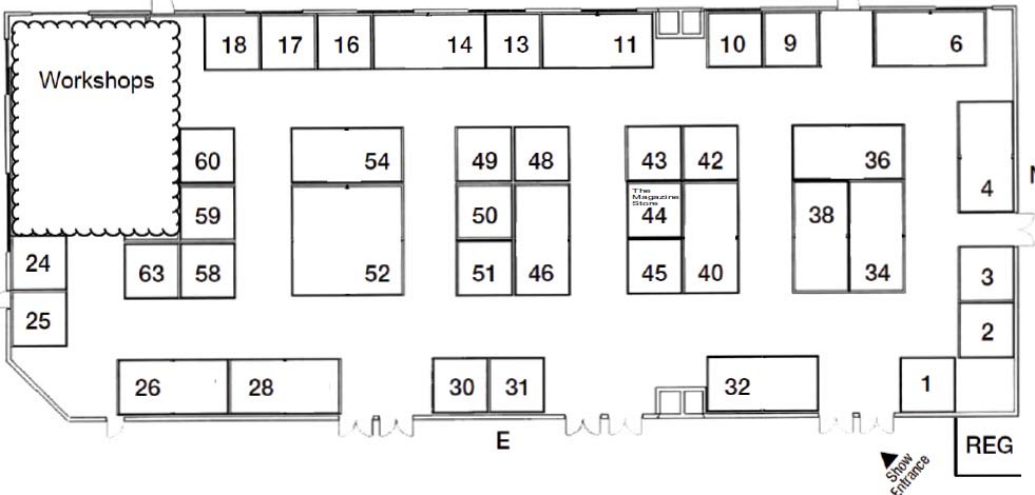

FRI

WORKSHOP AREA

Exhibitors:

Aquarius Home Services	63
Aspen Wall Wood, Inc.	50
Big River Timberworks	9
Blue Ox Timber Frames	42
Cabintek	60
Continental Products Co.	43
Coventry Log Homes	58
Eagle Nest Log Homes	17
Enercept	18
Everlog Systems	6
Expedition Log Homes	49
Extreme Interiors/ Yellowstone Log Homes	4
Extreme Panel Technologies, Inc.	10
Golden Eagle Log & Timber Homes, Inc.	46
Great Northern Woodworks, Inc.	3
Heim Log Homes	25
Hiawatha Log Homes	45
Innovative Basement Systems	26
Jbar Construction Specialties, LLC.	59
Jeremiah Johnson Log Homes	52

Lakeland Log & Timber Frame Homes, Inc.	32
Montana Furniture	28
New Energy Works Timberframers	11
Northern Cedar Log Furniture	14
Perma-Chink Systems	16
Real Log Homes	36
Renewal By Andersen	13
Ryan's Rustic Railings & Furniture	34
SPAX	51
Structures Wood Care, Inc	30
The Magazine Store	44
Timbercraft	54
Timberhaven Log & Timber Homes, LLC	31
Timberpeg	36
True North Log Homes/ Prairie Log Homes	1
Voyageur Log Homes, Inc.	40
WaterFurnace International Corp.	48
Woodhouse-The Timberframe Co.	38

- 01:30 PM **Designing a Low Maintenance Wood Home-**
  This seminar will discuss exterior design concepts to minimize time and energy spent on maintenance while keeping your home beautiful for years to come.
  Scott Roesner, Structures Wood Care
- 02:30 PM **Your Timber Frame Home: Design Through Construction**
  A comprehensive overview of a timber home project.
  Brian Giroux, Woodhouse, The Timber Frame Company
- 03:30 PM **ABC's of Buying a Log Home**
  The do's and don'ts of selecting, buying, and building a log home; from package contents to blueprints and financing.
  Justin Jankowski, Golden Eagle Log & Timber Homes
- 04:30 PM **Designing a Low Maintenance Wood Home-**
  This seminar will discuss exterior design concepts to minimize time and energy spent on maintenance while keeping your home beautiful for years to come.
  Scott Roesner, Structures Wood Care
- 05:30 PM **The Path To Planning and Building a Timber Frame Home**
  Designing and building a home utilizing timbers and SIP panels.
  Bob Sternquist, Timbercraft

* SHOW SPECIAL *

$15 Subscriptions to Log
Home Living & Timber
Home Living magazines!

2 for $25

BOOTH 44