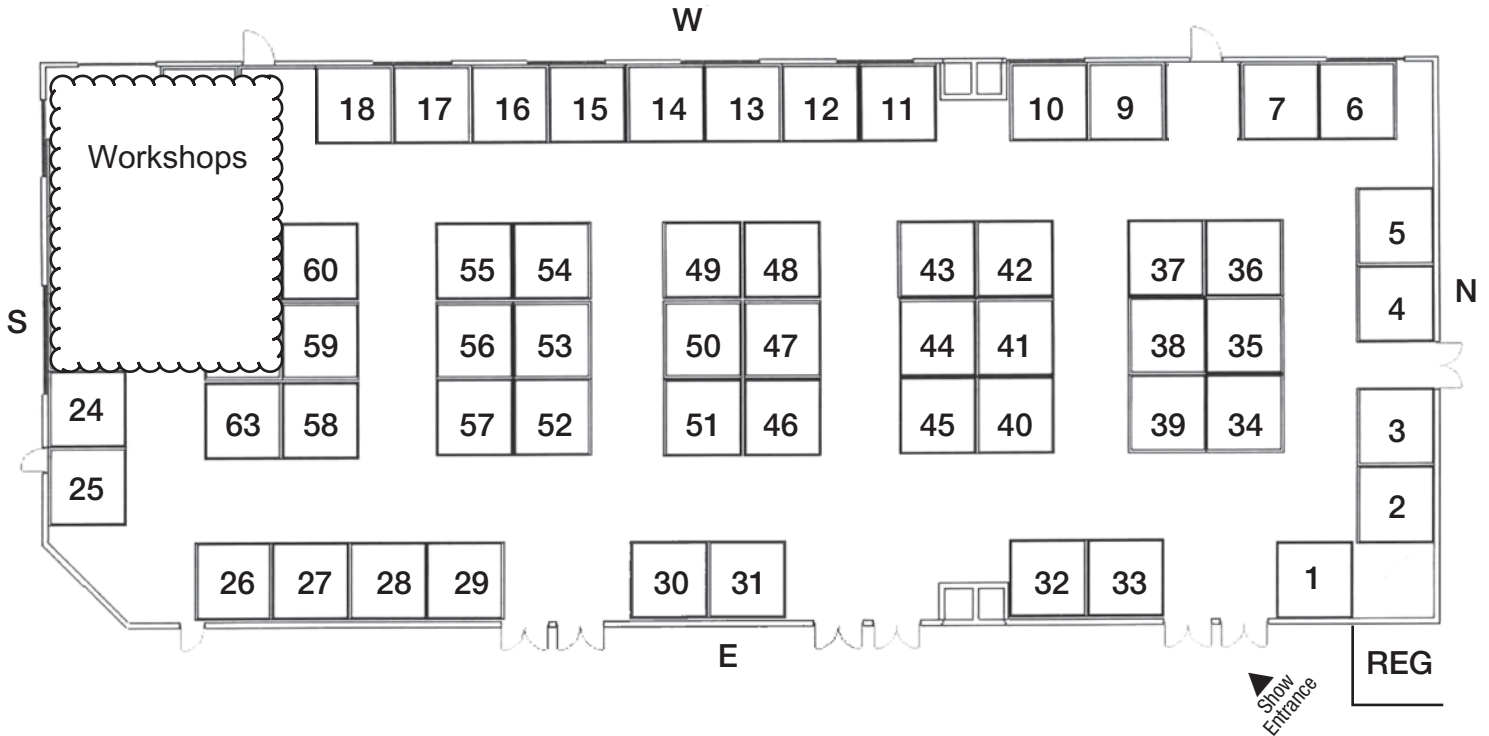

THE LOG & TIMBER HOME SHOW MINNEAPOLIS

March 22-23, 2019

EARLE BROWN HERITAGE CENTER
CARRIAGE HALL
MINNEAPOLIS, MN

LEGEND
 Drive-in access: no
 Electrical: Yes
 Columns: no
 Ceiling Heights: 13'7"
 Move-in Door(s): Freight Loading Dock/
 Small Items-Handcart In