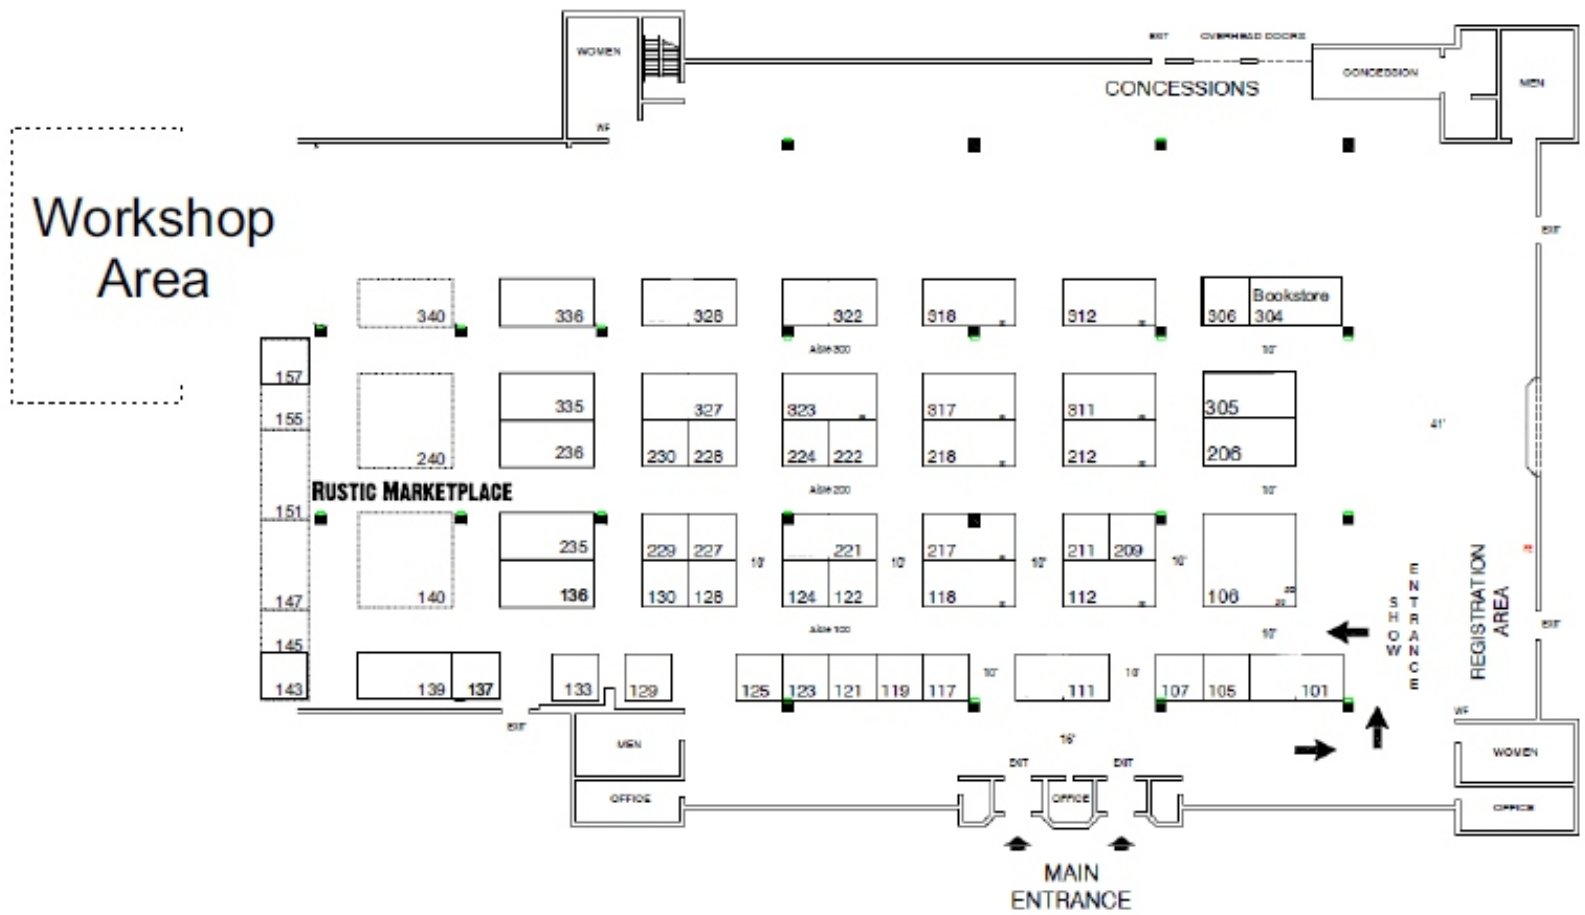

THE LOG & TIMBER HOME SHOW

MARLBOROUGH

October 26-28, 2018
 Royal Plaza Trade Center
 Marlborough, MA

Active Interest Media: Home Group | 5720 Flatiron Parkway | Boulder, CO 80301
 800.826.3893 | Fax: 720.438.3987 | www.LogHome.com/Shows
 Eric Johnson, Direct: 518.618.1195 | Samantha Watters, Direct: 863.801.3475