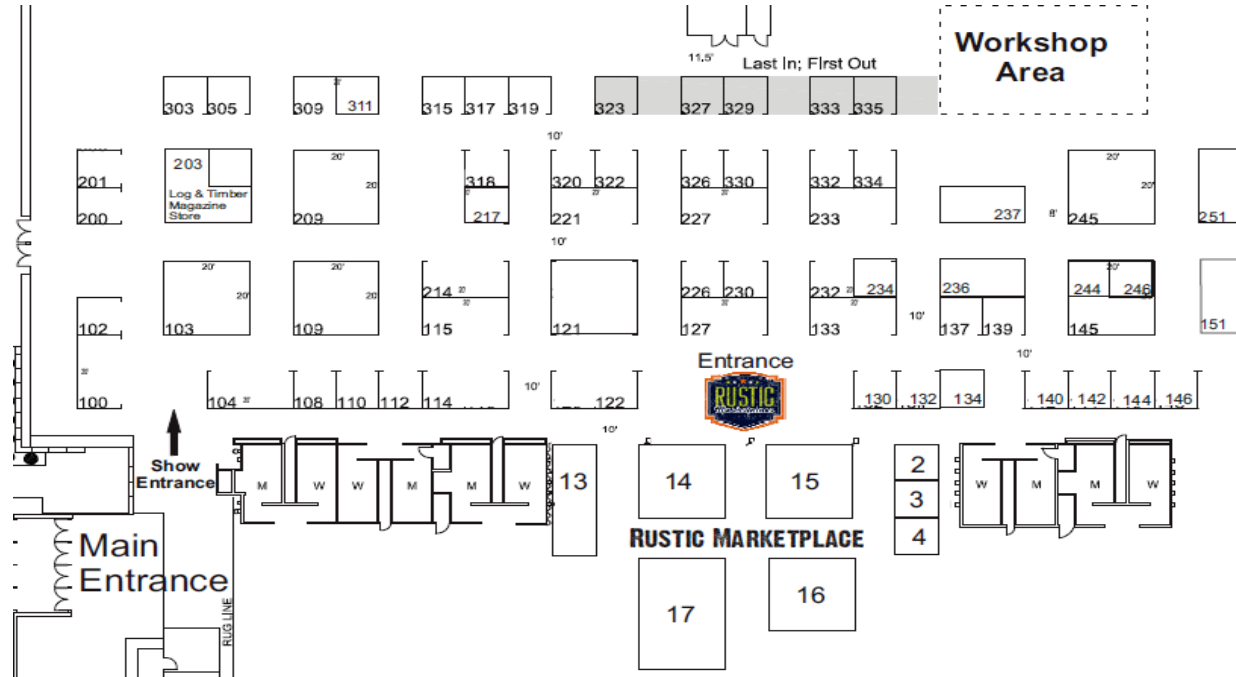

Almost Heaven Saunas	320
Amazon Timber Frames	318
Antler Creek Wildlife Creations	16
Barnwood Industries NW LLC	236
Better Than Logs	315
Big Sky R-Control	104
Burk Construction LLC	326
Canadian Timberframes LTD.	114
Caribou Creek Log Homes, Inc.	217
Colorado Log Enterprises LLC	201
Colorado Timberframe	103
Complete Remodeling Solutions	305
Continental Products Co.	137
Costco Warehouse	327
Coventry Log Homes	122
Cutco Cutlery Corp	146
Dawn Weimer Studios, LLC	145
Dreamstyle Remodeling	251
Enercept SIPs	246
Everything Hot Tubz	245
Extreme Panel Technologies, Inc.	323
Flying Bear Ranch	151
Footprint Log Homes	127

FyrePro, Inc.	319
Golden Eagle Log & Timber Homes, Inc.	221
Good Vibes Distributions	322
Hearthstone Log & Timber Homes	110
Heavy Timber Truss & Frame	100
Hiawatha Log Homes	311
International Homes of Cedar, Inc	227
Jeremiah Johnson Log Homes	109
Katahdin Cedar Log Homes	209
Kenai Timber Frames	139
Leafilter	144
Lifetime Windows & Siding	335
Linwood Custom Homes LTD	226
Mountain High Furniture	3
New Energy Works Timberframers	121
Passanante's Home Food Services	108
Perma-Chink Systems	102
Pioneer Log Homes of BC	134
Real Log Homes	233
Riverbend Timber Framing	133
Roberts & Associates	132
Rocky Mountain Murphy Beds	4
Rustic Aspen Furniture	15